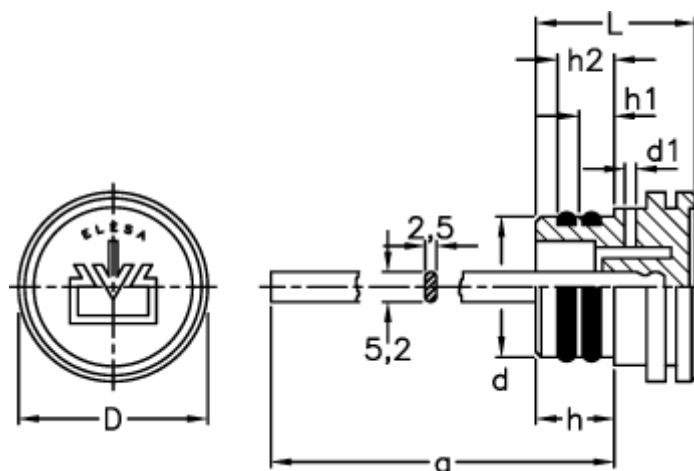

Article number: 2311059905

Description: E+G Oil fill plug push-fit w/dipstick
TPCF.20+a

Measures

a	= 188
D	= 30
d +0.2 0	= 20
d1	= 2
h	= 14
h1	= 6.5
h2	= 10.5
L	= 29.0